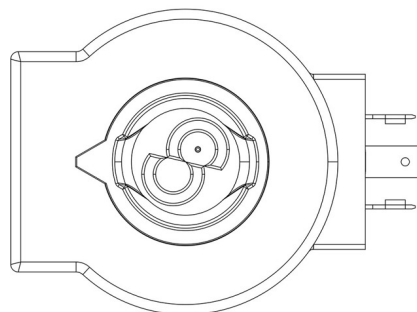

## Product use

Coils with the new ?FAST LOCK? fixing system, series 9300 and 9320, and coils with gear fixing systems, series 9110, 9120 and 9160.

Fast-on connections type DIN 43650/A for coils in series: 9120, 9160, 9300 and 9320; co-moulded cables for series 9110 coils. Protection rating IP65; IP68 for series 9160 coils coupled with series 9155 connectors.