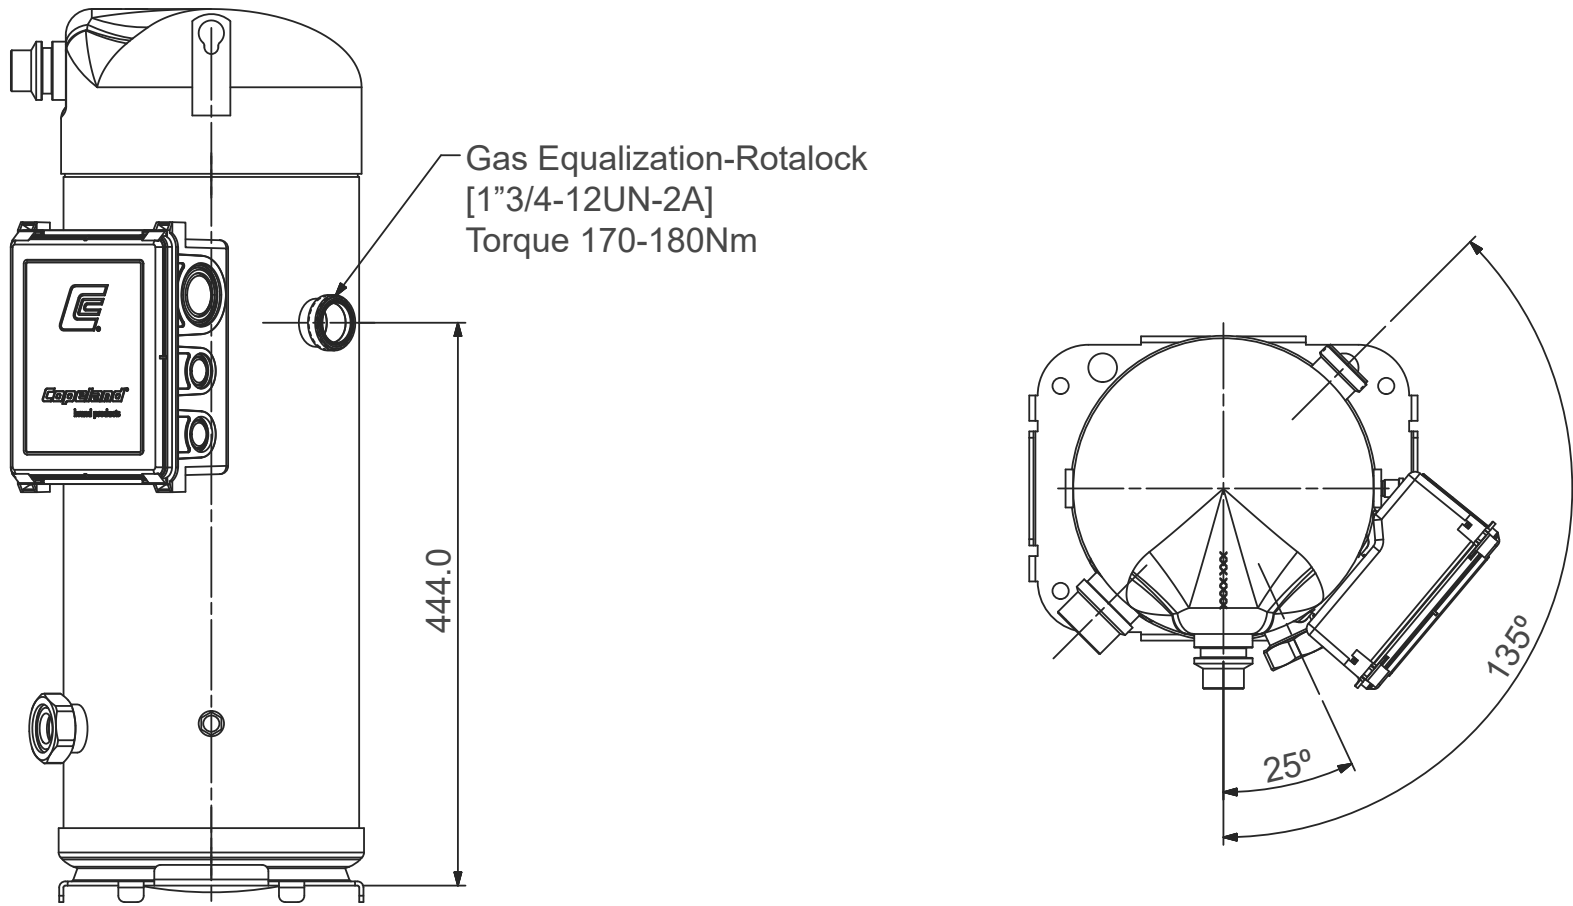

Compressor Model
ZP233,293KZE-TED/7/5/E-455

BOM455: stub suction & discharge, coresense 24V, no mounting parts, sight glass, oil level fitting, t-box IP54

Compressor Model
ZP233,293KZE-TED/7/5/E-456

BOM456: stub suction & discharge, coresense 115-240V, no mounting parts, sight glass, oil level fitting, t-box IP54

Compressor Model
ZP233,293KZE-TED/7/5/E-404

BOM404: stub suction & discharge, coresense 24V, no mounting parts, sight glass, oil level fitting, t-box IP54, rotalock gas equalization

Compressor Model
ZP233,293KZE-TED/7/5/E-406

BOM406: stub suction & discharge, coresense 115-240V, no mounting parts, sight glass, oil level fitting, t-box IP54, rotalock gas equalization

Compressor Model
ZP233,293KZE-TED/7/5/E-417

BOM417: stub suction & discharge, coresense 24V, no mounting parts, sight glass, oil level fitting, t-box IP54, brazed gas equalization

Compressor Model
ZP233,293KZE-TED/7/5/E-429

BOM429: stub suction & discharge, coresense 115-240V, no mounting parts, sight glass, oil level fitting, t-box IP54, brazed gas equalization