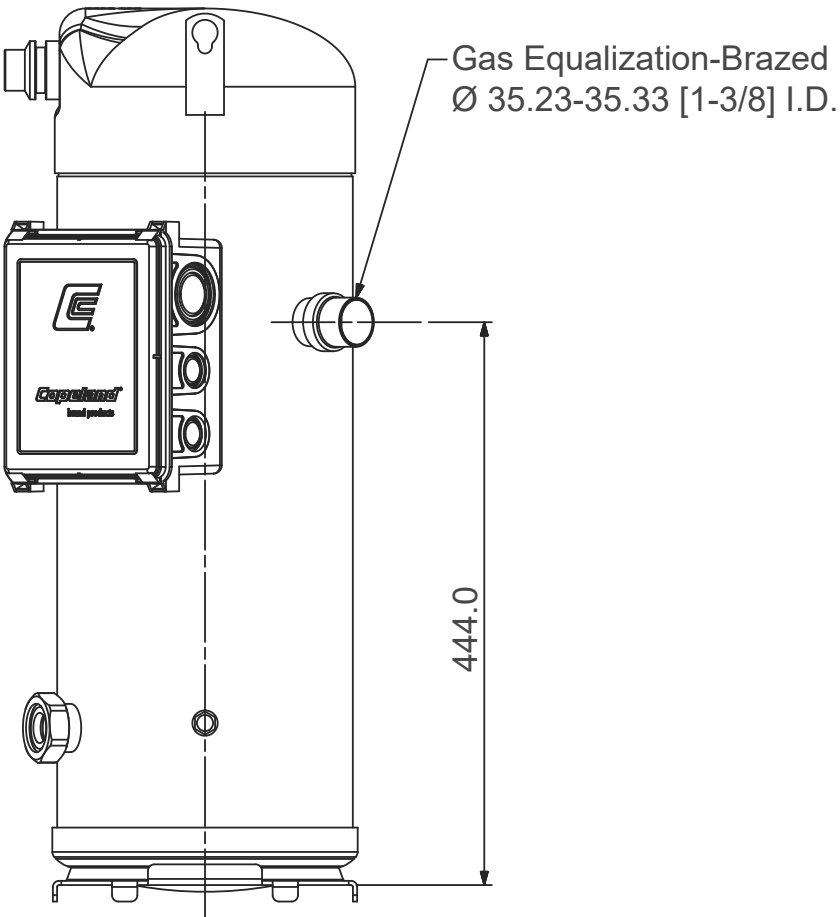

Compressor Model
ZP233,293KZE-TED/7/5/E-455

BOM455: stub suction & discharge, coresense 24V, no mounting parts, sight glass, oil level fitting, t-box IP54

Compressor Model
ZP233,293KZE-TED/7/5/E-456

BOM456: stub suction & discharge, coresense 115-240V, no mounting parts, sight glass, oil level fitting, t-box IP54

Compressor Model
ZP233,293KZE-TED/7/5/E-404

BOM404: stub suction & discharge, coresense 24V, no mounting parts, sight glass, oil level fitting, t-box IP54, rotalock gas equalization

Compressor Model
ZP233,293KZE-TED/7/5/E-406

BOM406: stub suction & discharge, coresense 115-240V, no mounting parts, sight glass, oil level fitting, t-box IP54, rotalock gas equalization

Compressor Model
ZP233,293KZE-TED/7/5/E-417

BOM417: stub suction & discharge, coresense 24V, no mounting parts, sight glass, oil level fitting, t-box IP54, brazed gas equalization

Compressor Model
ZP233,293KZE-TED/7/5/E-429

BOM429: stub suction & discharge, coresense 115-240V, no mounting parts, sight glass, oil level fitting, t-box IP54, brazed gas equalization