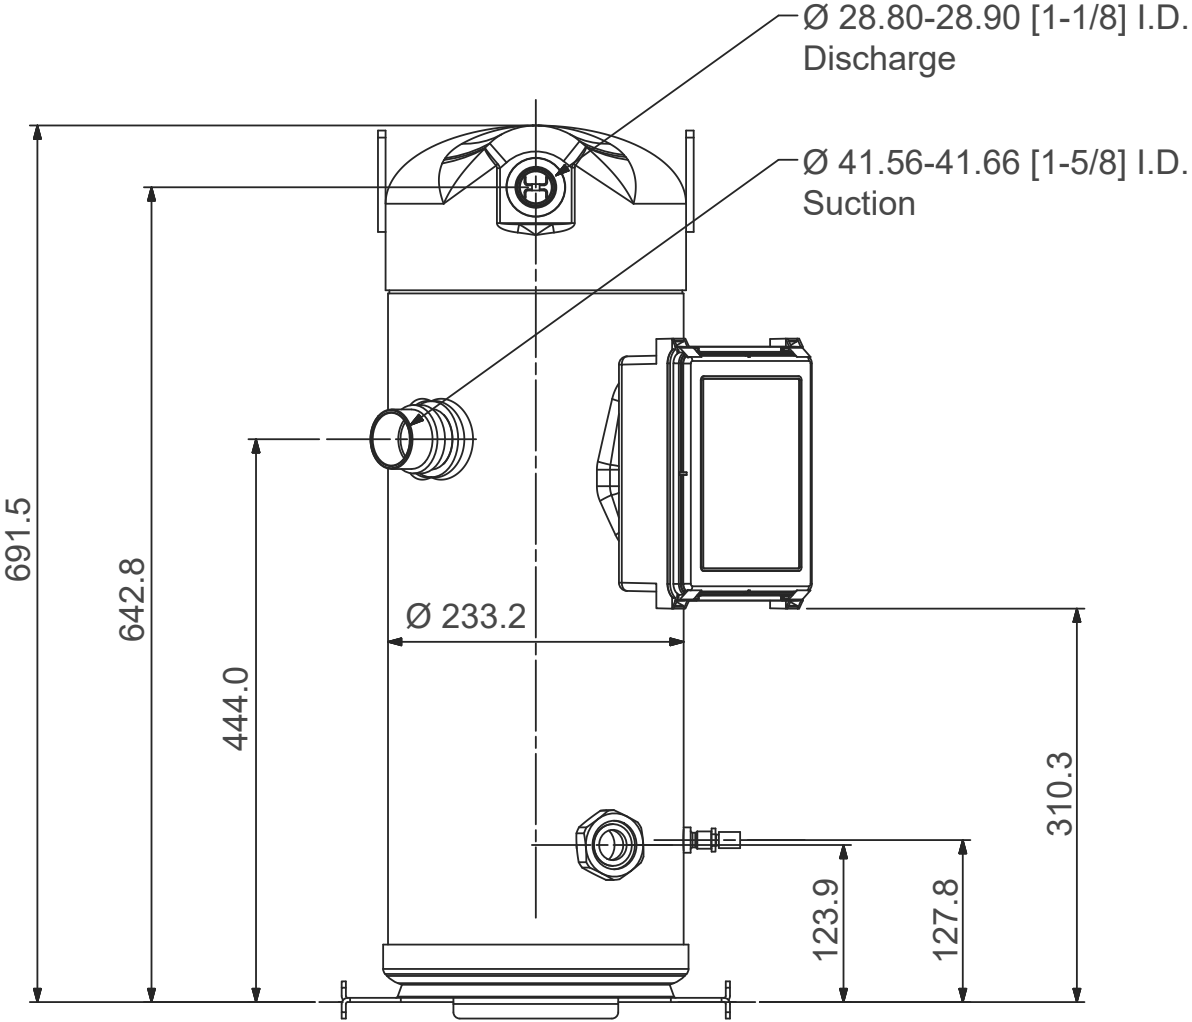

Compressor Model
ZP233,293KZE-TED/7/5/E-455

BOM455: stub suction & discharge, coresense 24V, no mounting parts, sight glass, oil level fitting, t-box IP54

Compressor Model
ZP233,293KZE-TED/7/5/E-456

BOM456: stub suction & discharge, coresense 115-240V, no mounting parts, sight glass, oil level fitting, t-box IP54

Compressor Model
ZP233,293KZE-TED/7/5/E-404

BOM404: stub suction & discharge, coresense 24V, no mounting parts, sight glass, oil level fitting, t-box IP54, rotalock gas equalization

Compressor Model
ZP233,293KZE-TED/7/5/E-406

BOM406: stub suction & discharge, coresense 115-240V, no mounting parts, sight glass, oil level fitting, t-box IP54, rotalock gas equalization

Compressor Model
ZP233,293KZE-TED/7/5/E-417

BOM417: stub suction & discharge, coresense 24V, no mounting parts, sight glass, oil level fitting, t-box IP54, brazed gas equalization

Compressor Model
ZP233,293KZE-TED/7/5/E-429

BOM429: stub suction & discharge, coresense 115-240V, no mounting parts, sight glass, oil level fitting, t-box IP54, brazed gas equalization