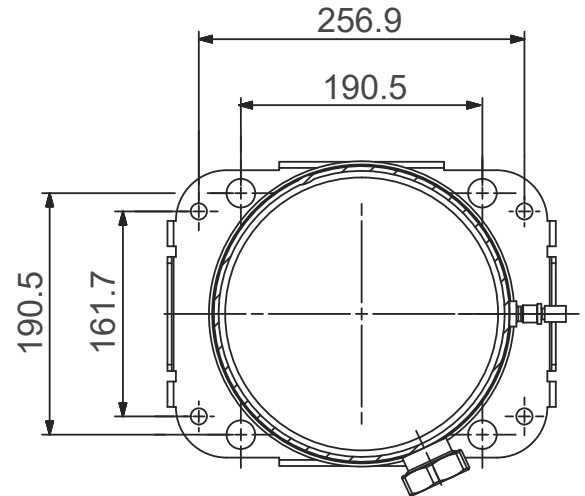

Compressor Model
ZP233,293KZE-TED/7/5/E-455

BOM455: stub suction & discharge, coresense 24V, no mounting parts, sight glass, oil level fitting, t-box IP54

Compressor Model
ZP233,293KZE-TED/7/5/E-456

BOM456: stub suction & discharge, coresense 115-240V, no mounting parts, sight glass, oil level fitting, t-box IP54

Compressor Model
ZP233,293KZE-TED/7/5/E-404

BOM404: stub suction & discharge, coresense 24V, no mounting parts, sight glass, oil level fitting, t-box IP54, rotalock gas equalization

Compressor Model
ZP233,293KZE-TED/7/5/E-406