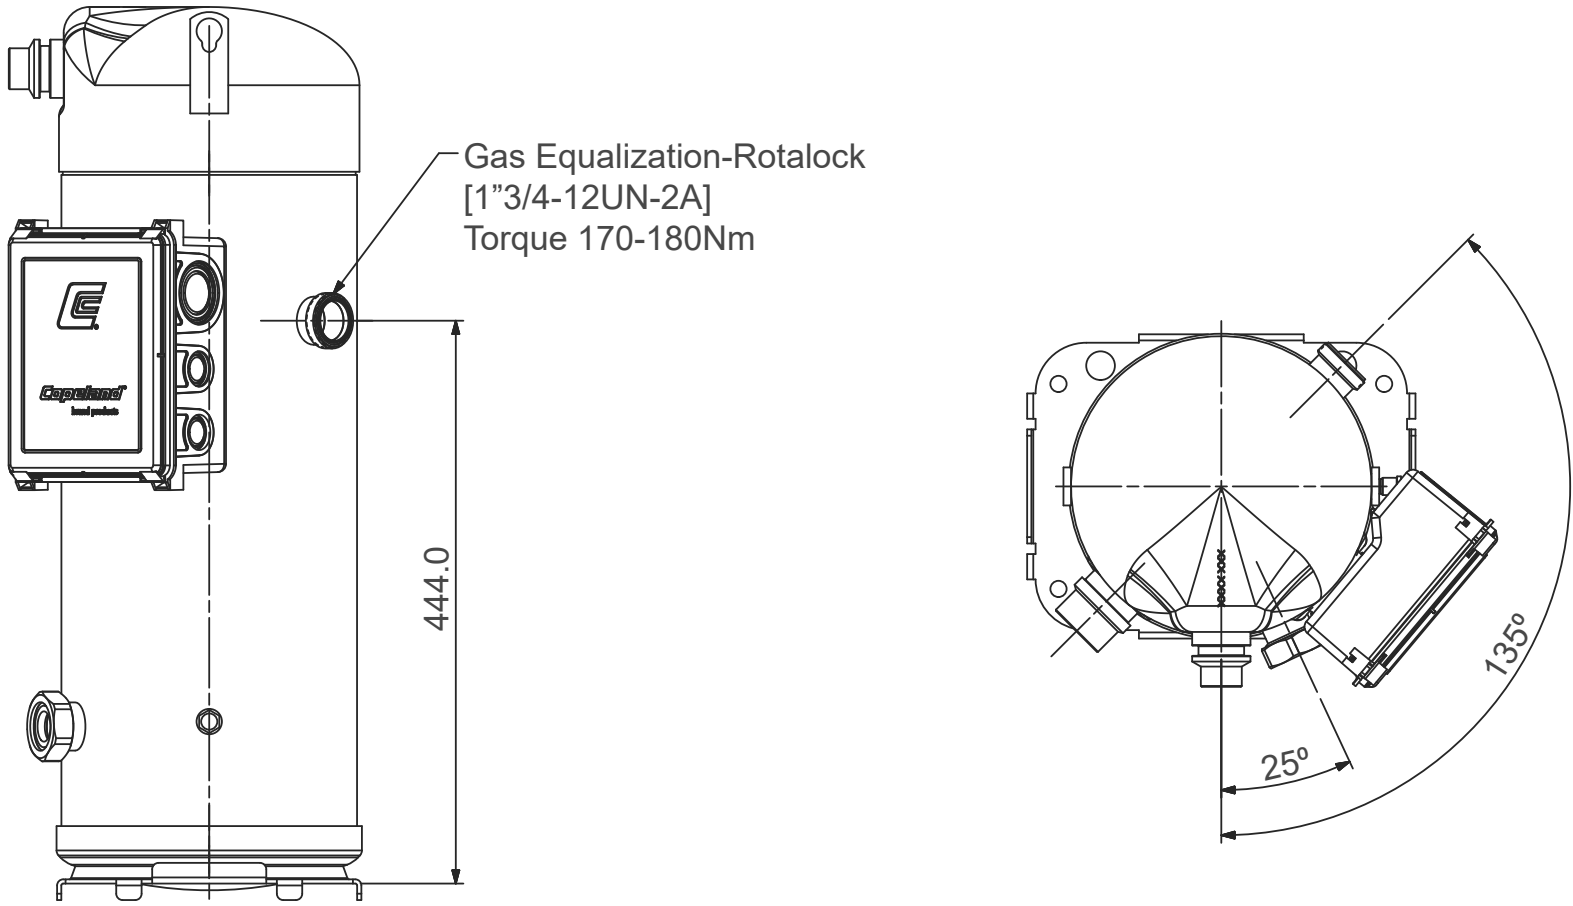

Compressor Model
ZP233,293KZE-TED/7/5/E-455

BOM455: stub suction & discharge, coresense 24V, no mounting parts, sight glass, oil level fitting, t-box IP54

Compressor Model
ZP233,293KZE-TED/7/5/E-456

BOM456: stub suction & discharge, coresense 115-240V, no mounting parts, sight glass, oil level fitting, t-box IP54

Compressor Model
ZP233,293KZE-TED/7/5/E-404

BOM404: stub suction & discharge, coresense 24V, no mounting parts, sight glass, oil level fitting, t-box IP54, rotalock gas equalization

Compressor Model
ZP233,293KZE-TED/7/5/E-406

BOM406: stub suction & discharge, coresense 115-240V, no mounting parts, sight glass, oil level fitting, t-box IP54, rotalock gas equalization

Compressor Model
ZP233,293KZE-TED/7/5/E-417

BOM417: stub suction & discharge, coresense 24V, no mounting parts, sight glass, oil level fitting, t-box IP54, brazed gas equalization

Compressor Model
ZP233,293KZE-TED/7/5/E-429

BOM429: stub suction & discharge, coresense 115-240V, no mounting parts, sight glass, oil level fitting, t-box IP54, brazed gas equalization