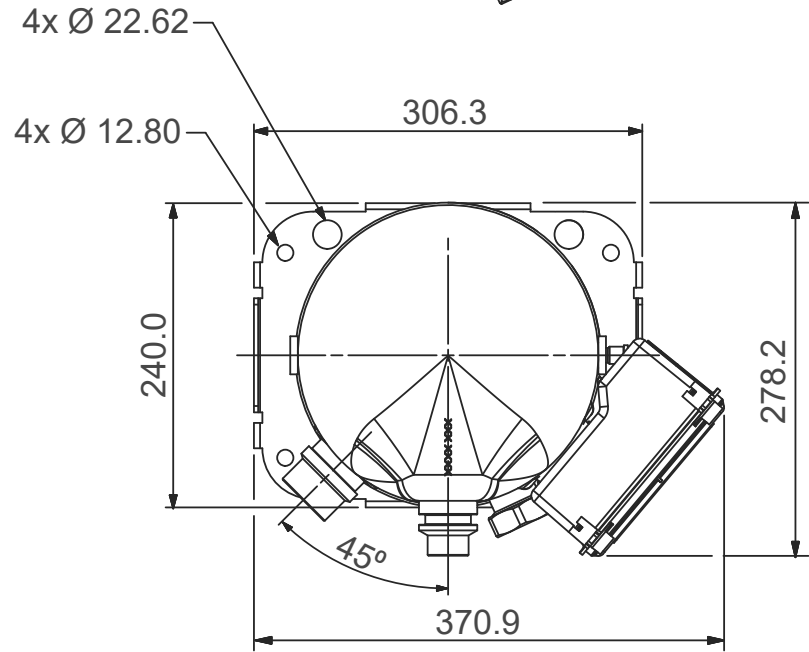

Compressor Model
ZP233,293KZE-TED/7/5/E-455

BOM455: stub suction & discharge, coresense 24V, no mounting parts, sight glass, oil level fitting, t-box IP54

Compressor Model
ZP233,293KZE-TED/7/5/E-456

BOM456: stub suction & discharge, coresense 115-240V, no mounting parts, sight glass, oil level fitting, t-box IP54

Compressor Model
ZP233,293KZE-TED/7/5/E-404

BOM404: stub suction & discharge, coresense 24V, no mounting parts, sight glass, oil level fitting, t-box IP54, rotalock gas equalization

Compressor Model
ZP233,293KZE-TED/7/5/E-406

BOM406: stub suction & discharge, coresense 115-240V, no mounting parts, sight glass, oil level fitting, t-box IP54, rotalock gas equalization

Compressor Model
ZP233,293KZE-TED/7/5/E-417

BOM417: stub suction & discharge, coresense 24V, no mounting parts, sight glass, oil level fitting, t-box IP54, brazed gas equalization