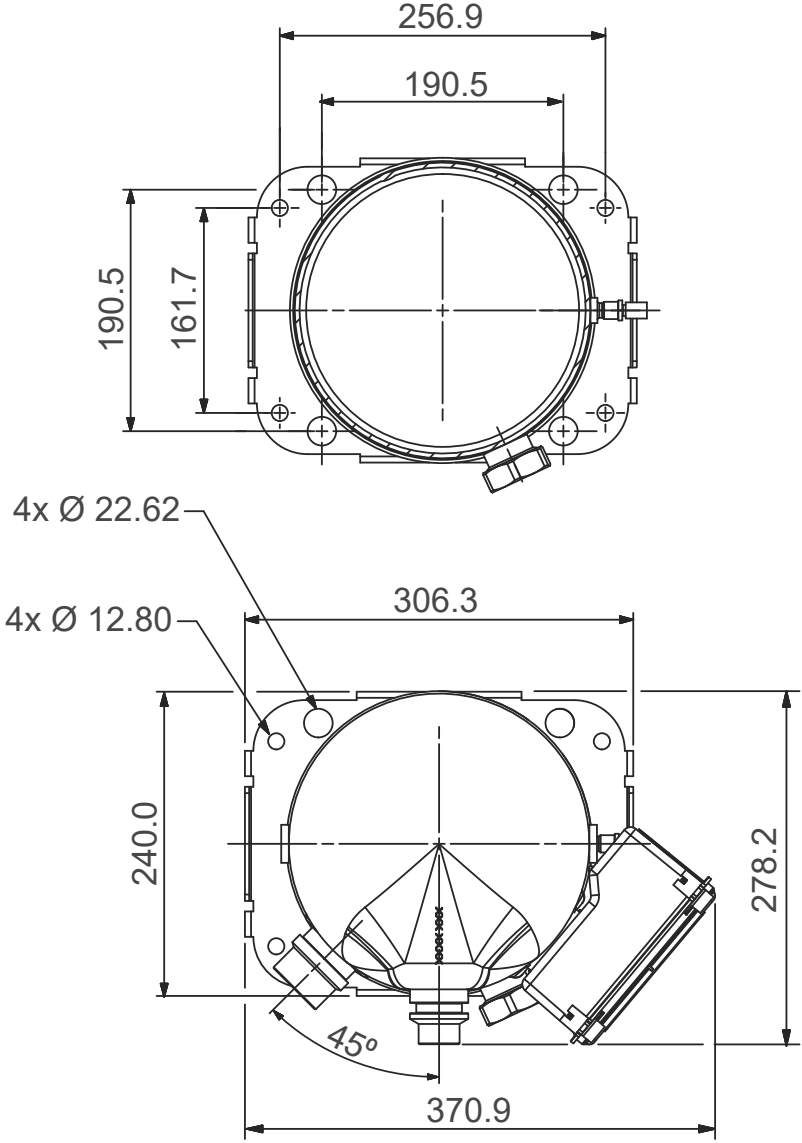

Compressor Model
ZP233,293KZE-TED/7/5/E-455

BOM455: stub suction & discharge, coresense 24V, no mounting parts, sight glass, oil level fitting, t-box IP54

Compressor Model
ZP233,293KZE-TED/7/5/E-456

BOM456: stub suction & discharge, coresense 115-240V, no mounting parts, sight glass, oil level fitting, t-box IP54

Compressor Model
ZP233,293KZE-TED/7/5/E-404

BOM404: stub suction & discharge, coresense 24V, no mounting parts, sight glass, oil level fitting, t-box IP54, rotalock gas equalization

Compressor Model
ZP233,293KZE-TED/7/5/E-406

BOM406: stub suction & discharge, coresense 115-240V, no mounting parts, sight glass, oil level fitting, t-box IP54, rotalock gas equalization

Compressor Model
ZP233,293KZE-TED/7/5/E-417

BOM417: stub suction & discharge, coresense 24V, no mounting parts, sight glass, oil level fitting, t-box IP54, brazed gas equalization

Compressor Model
ZP233,293KZE-TED/7/5/E-429

BOM429: stub suction & discharge, coresense 115-240V, no mounting parts, sight glass, oil level fitting, t-box IP54, brazed gas equalization