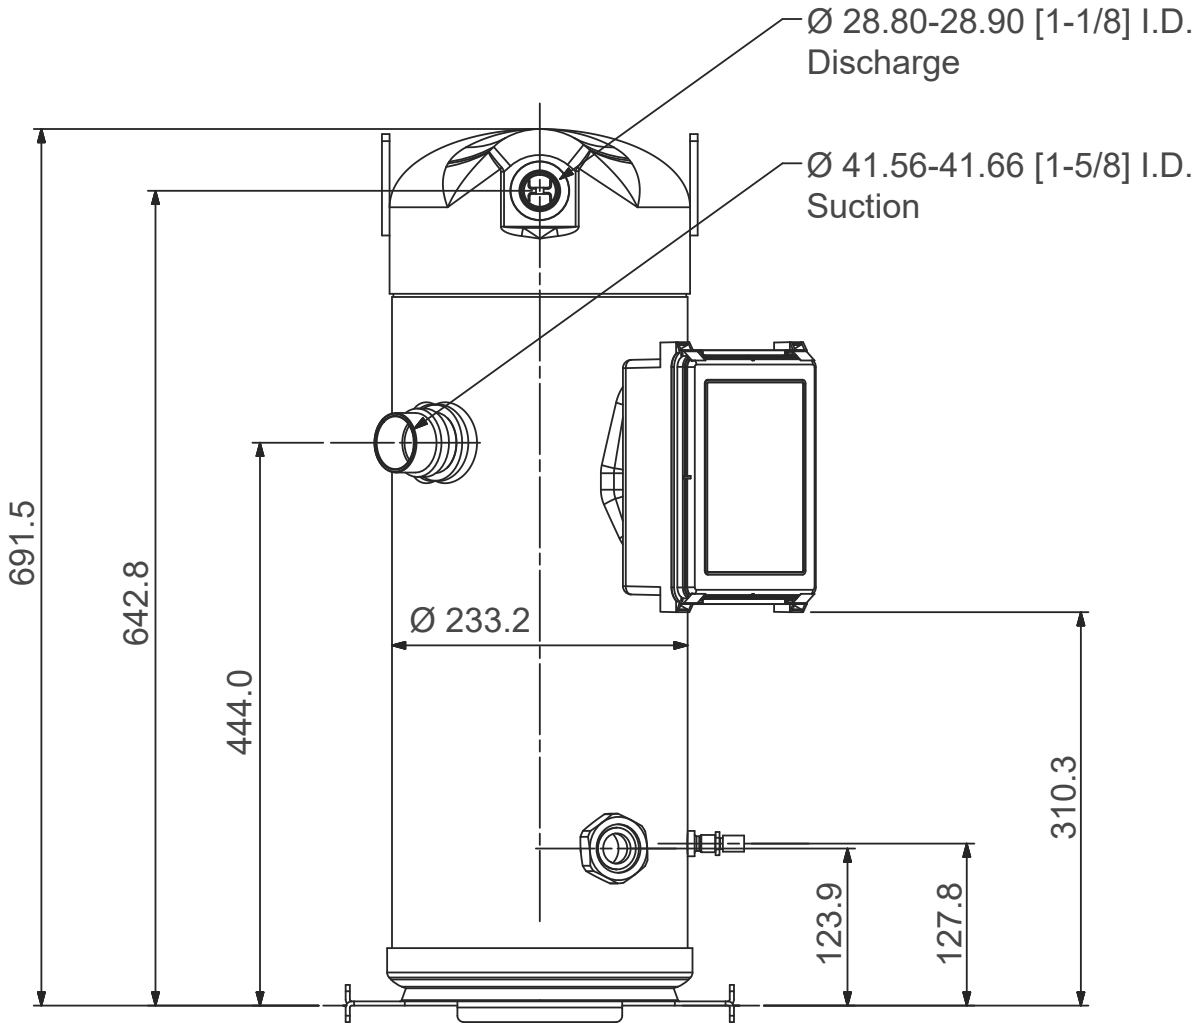

Compressor Model
ZP233,293KZE-TED/7/5/E-455

BOM455: stub suction & discharge, coresense 24V, no mounting parts, sight glass, oil level fitting, t-box IP54

Compressor Model
ZP233,293KZE-TED/7/5/E-456

BOM456: stub suction & discharge, coresense 115-240V, no mounting parts, sight glass, oil level fitting, t-box IP54

Compressor Model
ZP233,293KZE-TED/7/5/E-404

BOM404: stub suction & discharge, coresense 24V, no mounting parts, sight glass, oil level fitting, t-box IP54, rotalock gas equalization

Compressor Model
ZP233,293KZE-TED/7/5/E-406

BOM406: stub suction & discharge, coresense 115-240V, no mounting parts, sight glass, oil level fitting, t-box IP54, rotalock gas equalization

Compressor Model
ZP233,293KZE-TED/7/5/E-417

BOM417: stub suction & discharge, coresense 24V, no mounting parts, sight glass, oil level fitting, t-box IP54, brazed gas equalization

Compressor Model
ZP233,293KZE-TED/7/5/E-429

BOM429: stub suction & discharge, coresense 115-240V, no mounting parts, sight glass, oil level fitting, t-box IP54, brazed gas equalization