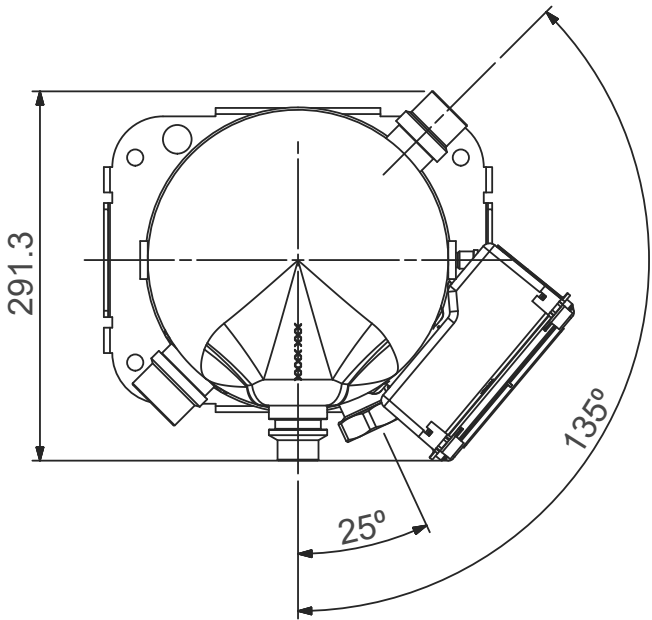

Compressor Model
ZP233,293KZE-TED/7/5/E-455

BOM455: stub suction & discharge, coresense 24V, no mounting parts, sight glass, oil level fitting, t-box IP54

Compressor Model
ZP233,293KZE-TED/7/5/E-456

BOM456: stub suction & discharge, coresense 115-240V, no mounting parts, sight glass, oil level fitting, t-box IP54

Compressor Model
ZP233,293KZE-TED/7/5/E-404

BOM404: stub suction & discharge, coresense 24V, no mounting parts, sight glass, oil level fitting, t-box IP54, rotalock gas equalization

Compressor Model
ZP233,293KZE-TED/7/5/E-406

BOM406: stub suction & discharge, coresense 115-240V, no mounting parts, sight glass, oil level fitting, t-box IP54, rotalock gas equalization

Compressor Model
ZP233,293KZE-TED/7/5/E-417

BOM417: stub suction & discharge, coresense 24V, no mounting parts, sight glass, oil level fitting, t-box IP54, brazed gas equalization