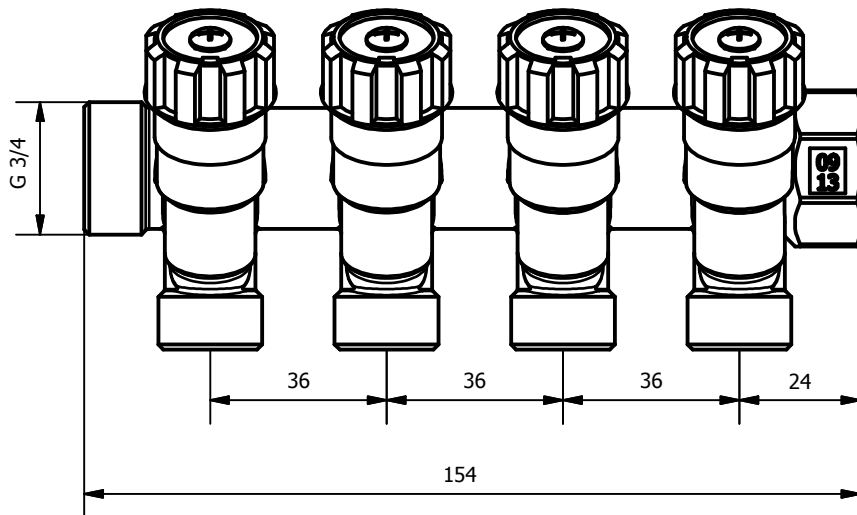

A-A ( 1 : 1.5 )

Scheda Tecnica  
Collettori Sesta  
4 vie

Note

BODY	CW 617N EN12165
SCREW	CW 614N EN12164
HANDLE	ABS GREEN-BLUE-RED
O-RING	NBR 70
MAX -MIN WORKING TEMPERATURE	0°C +95°C
MAX PRESSURE	10 BAR

Date:	01/01/2017
Revision	n° 00
Material:	CW 617N EN 12165 Nichelato

Article: COLLV4V3412	
Weight: Gr 609	Description: Collettore con valvola di chiusura G3/4x1/2 tasca 16
Toll Gen: JS 14	
Thread: ISO 228	