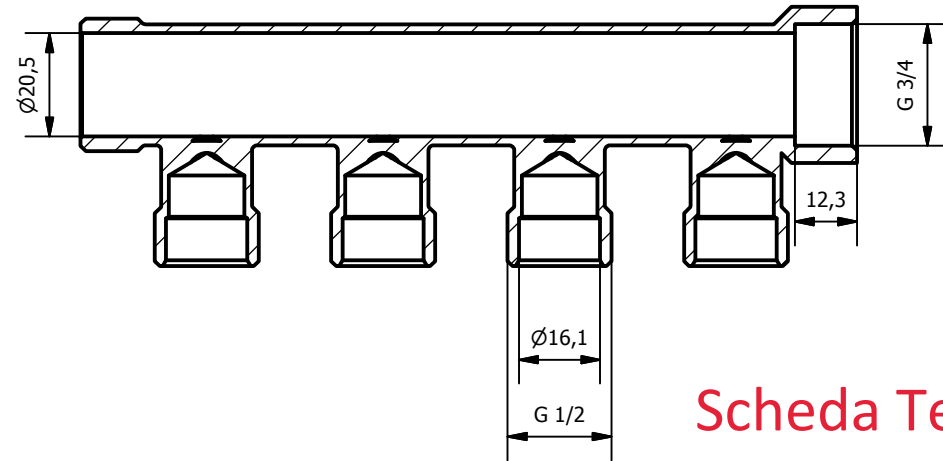

A-A ( 1 : 1.5 )

Scheda Tecnica  
Collettori Sesta  
4 vie

Note

BODY	CW 617N EN12165
SCREW	CW 614N EN12164
HANDLE	ABS GREEN-BLUE-RED
O-RING	NBR 70
MAX -MIN WORKING TEMPERATURE	0°C +95°C
MAX PRESSURE	10 BAR

Date:	01/01/2017
Revision	n° 00
Material:	CW 617N EN 12165 Nichelato

Article: COLLV4V3412	
Weight: Gr 609	Description: Collettore con valvola di chiusura G3/4x1/2 tasca 16
Toll Gen: JS 14	
Thread: ISO 228	