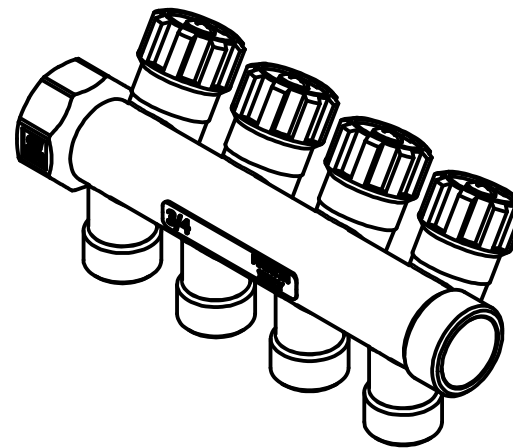

A-A ( 1 : 1.5 )

Scheda Tecnica  
Collettori Sesta  
4 vie

Note

BODY	CW 617N EN12165
SCREW	CW 614N EN12164
HANDLE	ABS GREEN-BLUE-RED
O-RING	NBR 70
MAX -MIN WORKING TEMPERATURE	0°C +95°C
MAX PRESSURE	10 BAR

Date:	01/01/2017
Revision	n° 00
Material:	CW 617N EN 12165 Nichelato

Article: COLLV4V3412	
Weight: Gr 609	Description: Collettore con valvola di chiusura G3/4x1/2 tasca 16
Toll Gen: JS 14	
Thread: ISO 228	