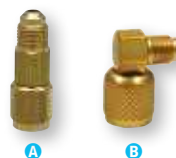

Code	Model	A Female swivel connections	B Female connect	Dimensions	Weight
05059001001	RG180F	1/4" SAE	1/4" SAE	140 x 100 x 20 mm	0,04 kg